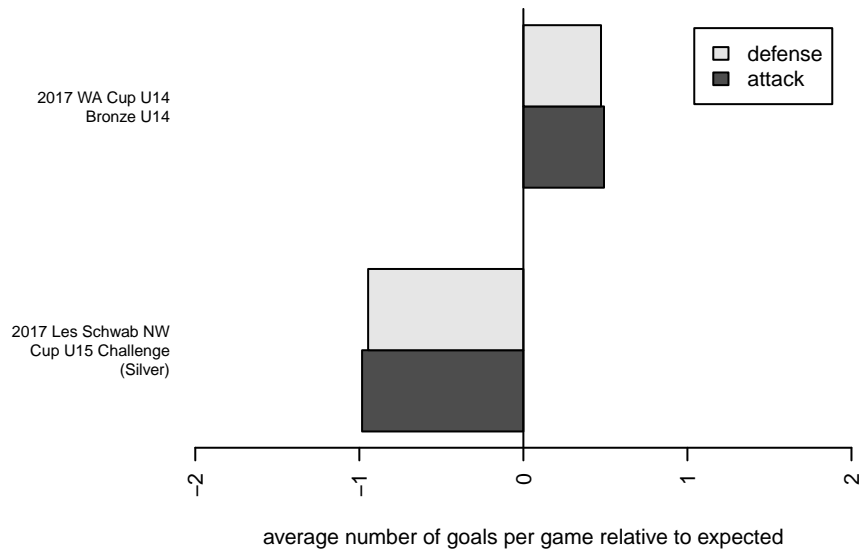

Endeavour Soccer Academy Wallace G04

, WA
G04 total strength=1346
attack=4.9 defense=8.98

alt names used:
ENDEAVOR WALLACE 04 (WA)

Venues played:
2017 Les Schwab NW Cup U15 Challenge (Silv
2017 WA Cup U14 Bronze U14

**attack and defense variance (black dot)
relative to other teams
and top 10 in region**

**attack and defense rating
relative to others at age
and all opponents in last 13 months**

Performance relative to 13 month average