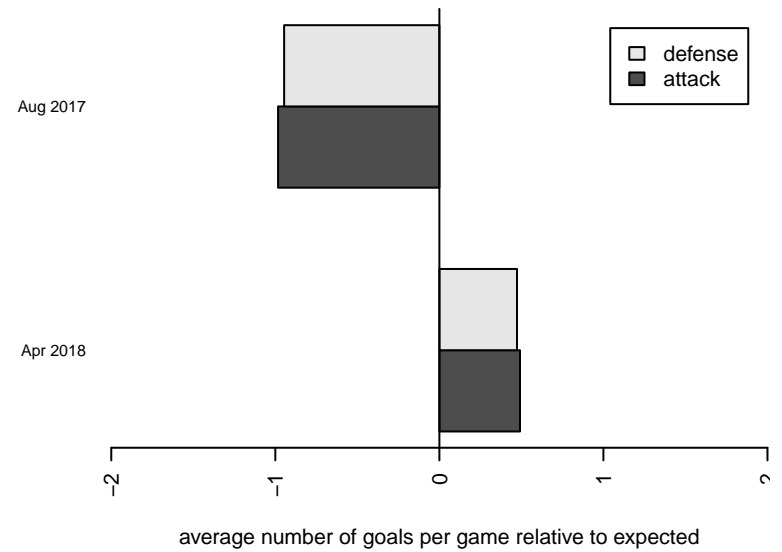

Performance relative to 13 month average