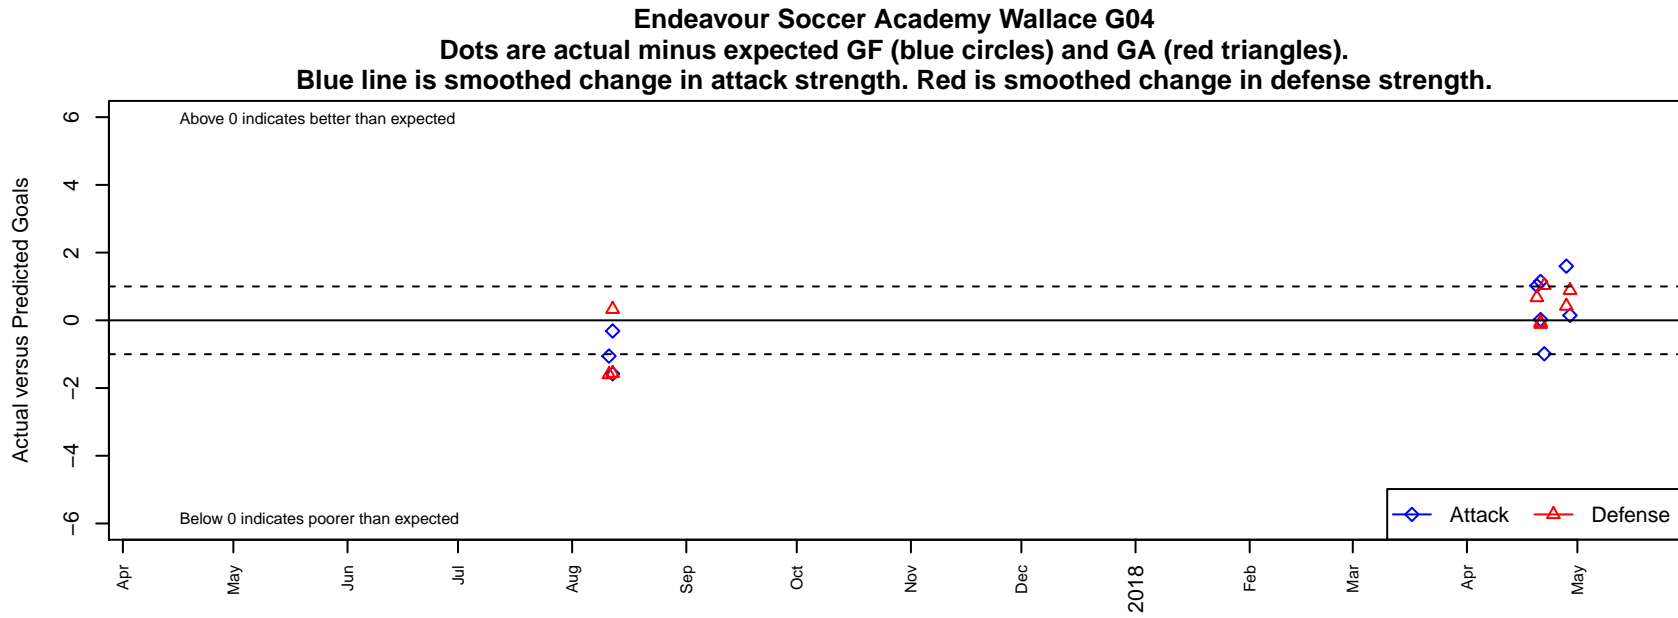

Endeavour Soccer Academy Wallace G04

, WA
G04 total strength=1346
attack=4.9 defense=8.98

alt names used:
ENDEAVOR WALLACE 04 (WA)

Venues played:
2017 Les Schwab NW Cup U15 Challenge (Silv
2017 WA Cup U14 Bronze U14

**attack and defense variance (black dot)
relative to other teams
and top 10 in region**

**attack and defense rating
relative to others at age
and all opponents in last 13 months**

Performance relative to 13 month average